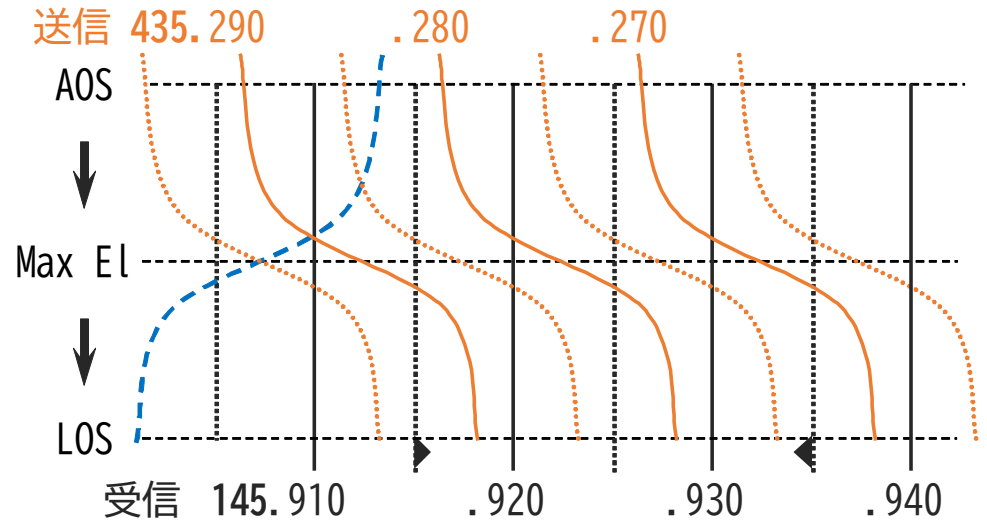

CAS-4A 送信-受信周波数 by JO2ASQ

CAS-4B 送信-受信周波数 by JO2ASQ

EO-88 送信-受信周波数 夜間のみ ON by JO2ASQ

FO-29 送信-受信周波数 by JO2ASQ

FO-99 (NEXUS) 送信-受信周波数 by JO2ASQ

RS-44 送信-受信周波数 by JO2ASQ

TO-108 (CAS-6) 送信-受信周波数 by JO2ASQ

XW-2A 送信-受信周波数 by JO2ASQ