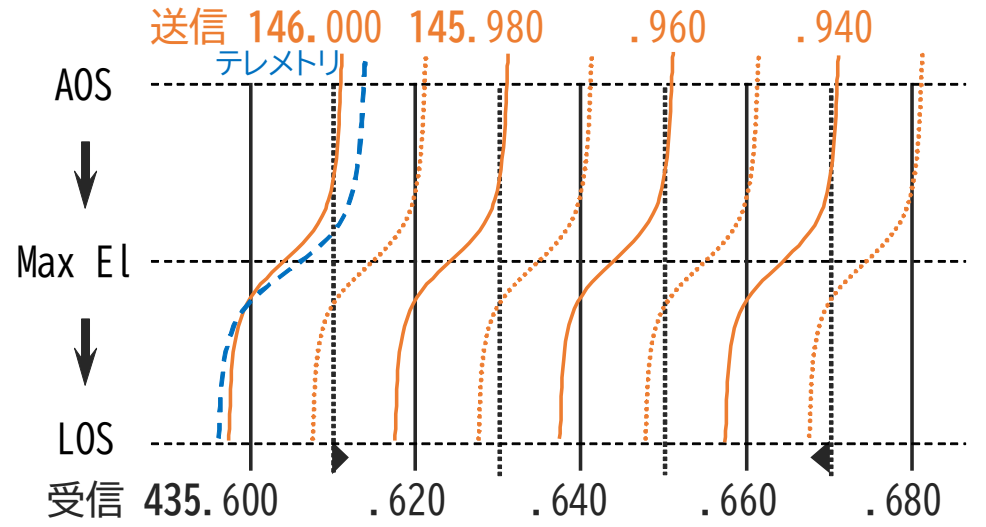

CAS-4A 送信-受信周波数 by JO2ASQ

CAS-4B 送信-受信周波数 by JO2ASQ

EO-88 送信-受信周波数 夜間のみ ON by JO2ASQ

FO-29 送信-受信周波数 by JO2ASQ

FO-99 (NEXUS) 送信-受信周波数 by JO2ASQ

RS-44 送信-受信周波数 by JO2ASQ

TO-108 (CAS-6) 送信-受信周波数 by JO2ASQ

XW-2A 送信-受信周波数 by JO2ASQ