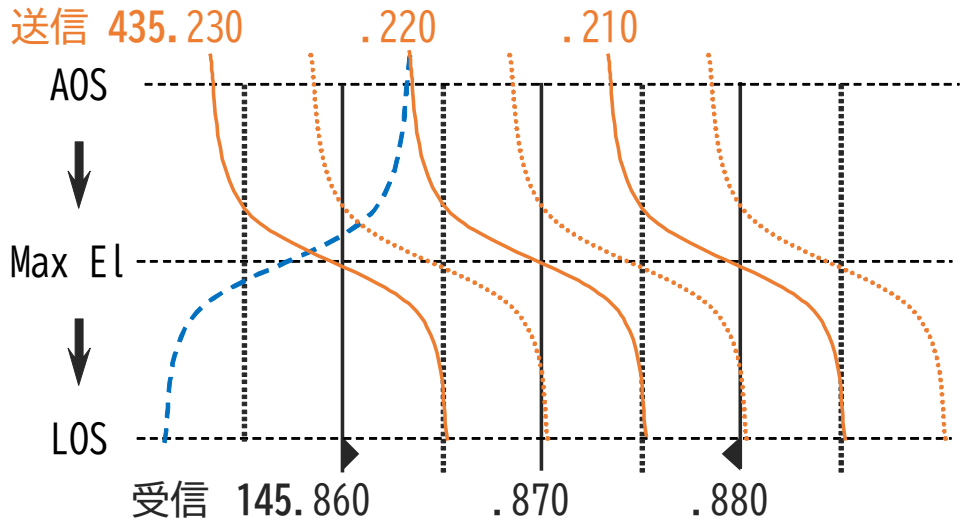

CAS-4A 送信-受信周波数 by JO2ASQ

CAS-4B 送信-受信周波数 by JO2ASQ

EO-88 送信-受信周波数 夜間のみ ON by JO2ASQ

FO-29 送信-受信周波数 by JO2ASQ

FO-99 (NEXUS) 送信-受信周波数 by JO2ASQ

RS-44 送信-受信周波数 by JO2ASQ

TO-108 (CAS-6) 送信-受信周波数 by JO2ASQ

XW-2A 送信-受信周波数 by JO2ASQ