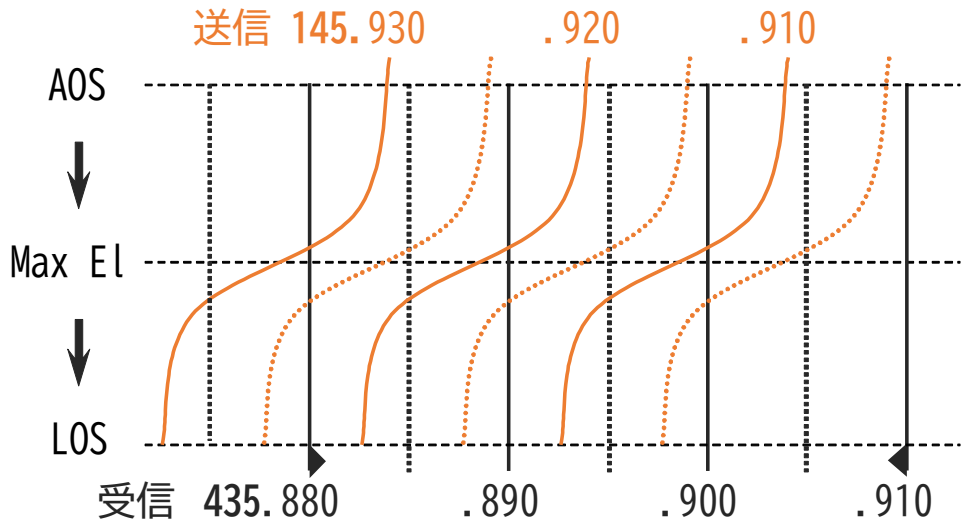

CAS-4A 送信-受信周波数 by JO2ASQ

CAS-4B 送信-受信周波数 by JO2ASQ

EO-88 送信-受信周波数 夜間のみ ON by JO2ASQ

FO-29 送信-受信周波数 by JO2ASQ

FO-99 (NEXUS) 送信-受信周波数 by JO2ASQ

RS-44 送信-受信周波数 by JO2ASQ

TO-108 (CAS-6) 送信-受信周波数 by JO2ASQ

XW-2A 送信-受信周波数 by JO2ASQ