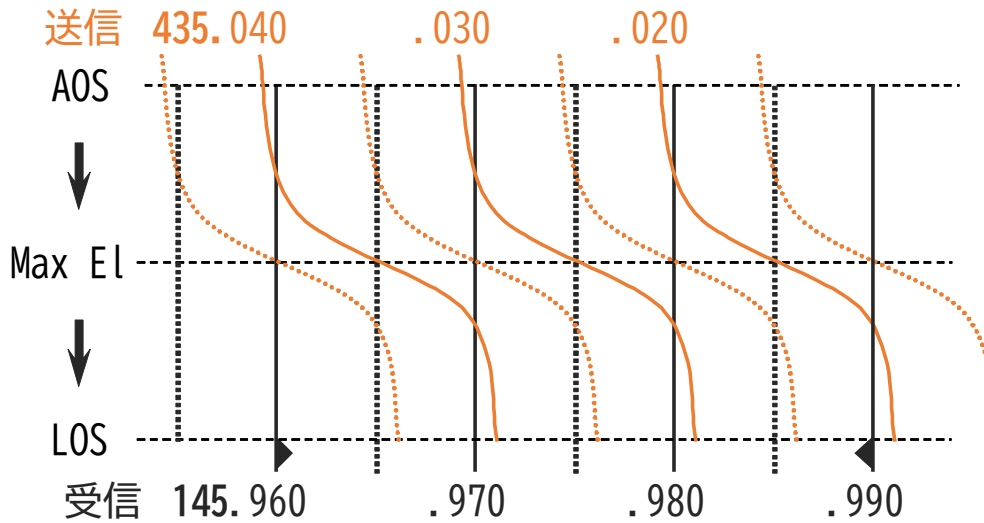

CAS-4A 送信-受信周波数 by JO2ASQ

CAS-4B 送信-受信周波数 by JO2ASQ

EO-88 送信-受信周波数 夜間のみ ON by JO2ASQ

FO-29 送信-受信周波数 by JO2ASQ

FO-99 (NEXUS) 送信-受信周波数 by JO2ASQ

RS-44 送信-受信周波数 by JO2ASQ

TO-108 (CAS-6) 送信-受信周波数 by JO2ASQ

XW-2A 送信-受信周波数 by JO2ASQ