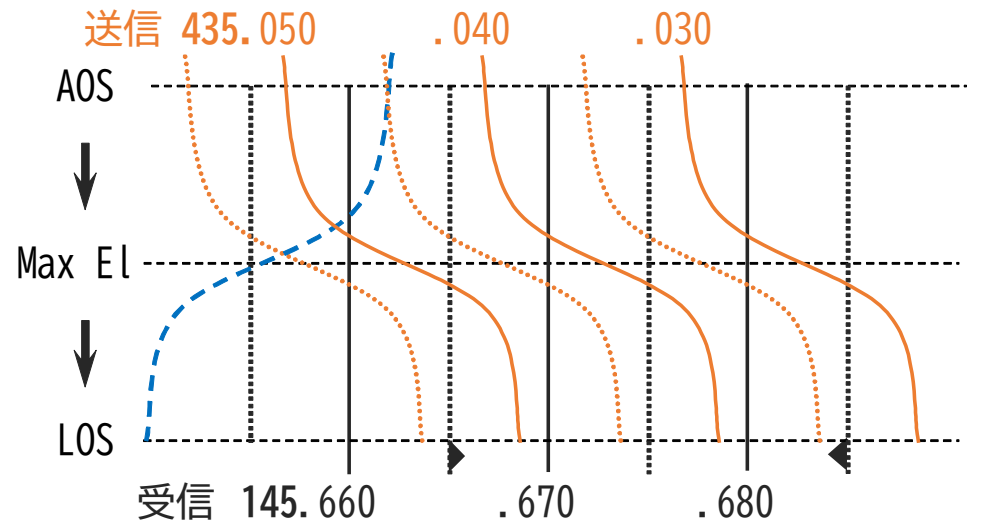

CAS-4A 送信-受信周波数 by JO2ASQ

CAS-4B 送信-受信周波数 by JO2ASQ

EO-88 送信-受信周波数 夜間のみ ON by JO2ASQ

FO-29 送信-受信周波数 by JO2ASQ

FO-99 (NEXUS) 送信-受信周波数 by JO2ASQ

RS-44 送信-受信周波数 by JO2ASQ

TO-108 (CAS-6) 送信-受信周波数 by JO2ASQ

XW-2A 送信-受信周波数 by JO2ASQ