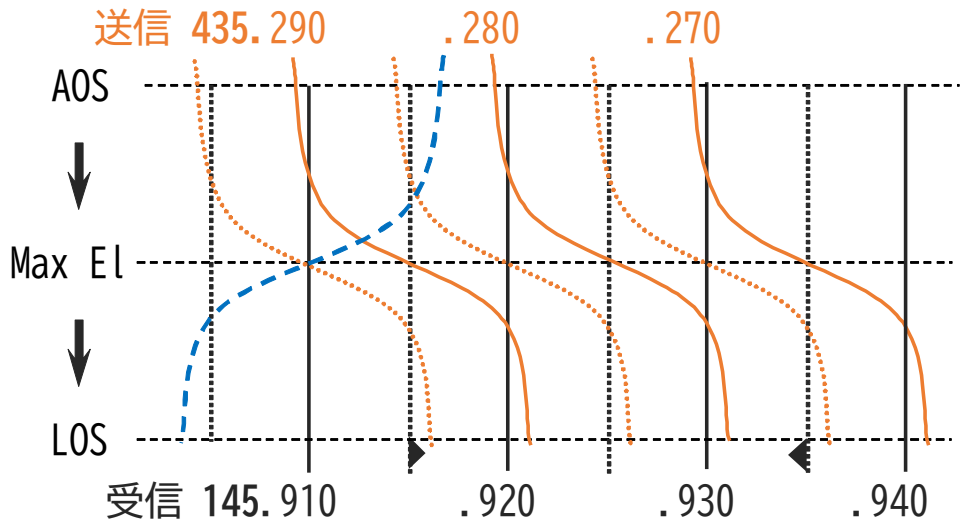

CAS-4A 送信-受信周波数 by JO2ASQ

CAS-4B 送信-受信周波数 by JO2ASQ

EO-88 送信-受信周波数 夜間のみ ON by JO2ASQ

FO-29 送信-受信周波数 by JO2ASQ

FO-99 (NEXUS) 送信-受信周波数 by JO2ASQ

RS-44 送信-受信周波数 by JO2ASQ

TO-108 (CAS-6) 送信-受信周波数 by JO2ASQ

XW-2A 送信-受信周波数 by JO2ASQ

XW-2B 送信-受信周波数 by JO2ASQ

XW-2C 送信-受信周波数 by JO2ASQ

XW-2D 送信-受信周波数 by JO2ASQ

XW-2F 送信-受信周波数 by JO2ASQ