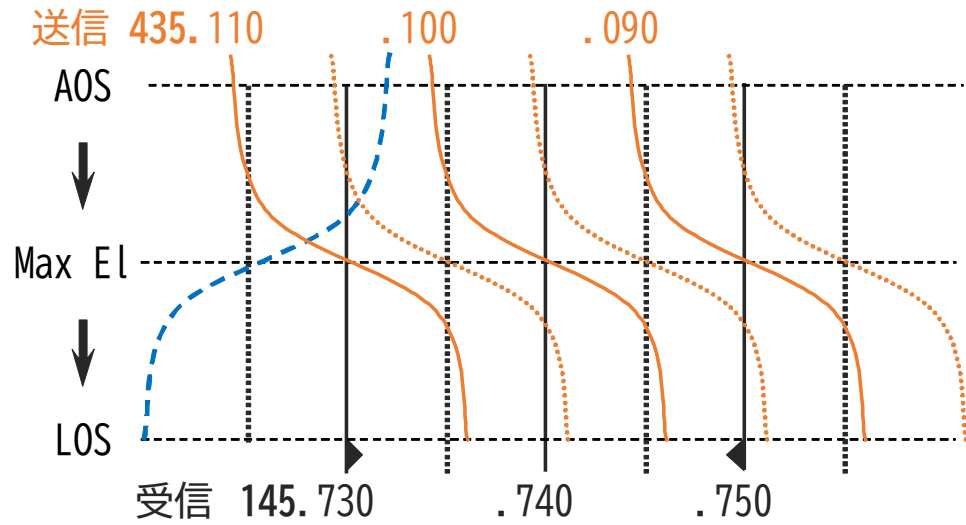

XW-2B 送信-受信周波数 by JO2ASQ