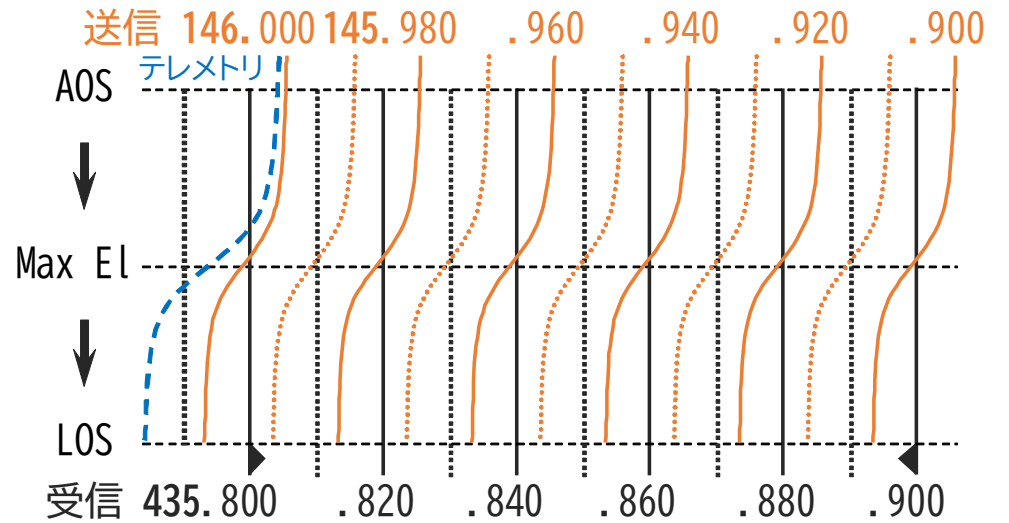

CAS-4A 送信-受信周波数 by JO2ASQ

CAS-4B 送信-受信周波数 by JO2ASQ

EO-88 送信-受信周波数 夜間のみ ON by JO2ASQ

FO-29 送信-受信周波数 by JO2ASQ

FO-99 (NEXUS) 送信-受信周波数 by JO2ASQ

RS-44 送信-受信周波数 by JO2ASQ

TO-108 (CAS-6) 送信-受信周波数 by JO2ASQ

XW-2A 送信-受信周波数 by JO2ASQ