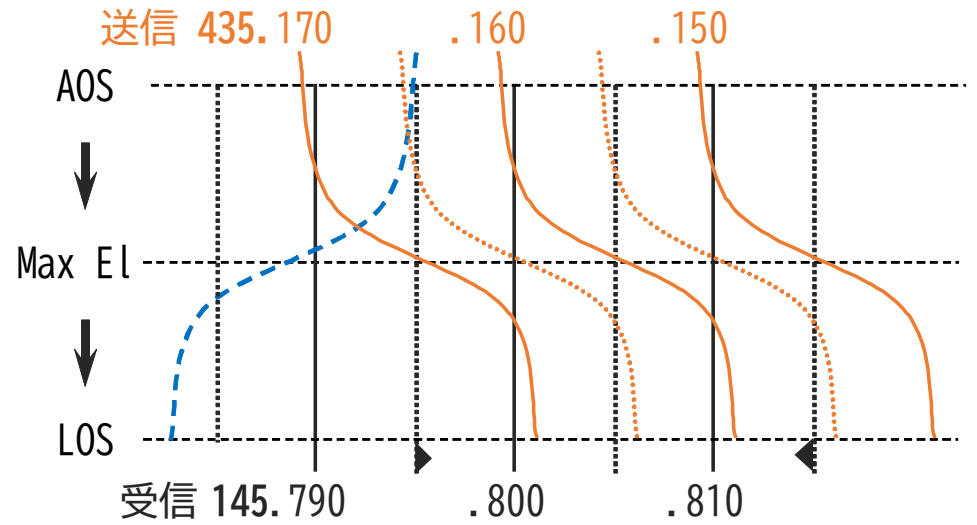

XW-2C 送信-受信周波数 by JO2ASQ