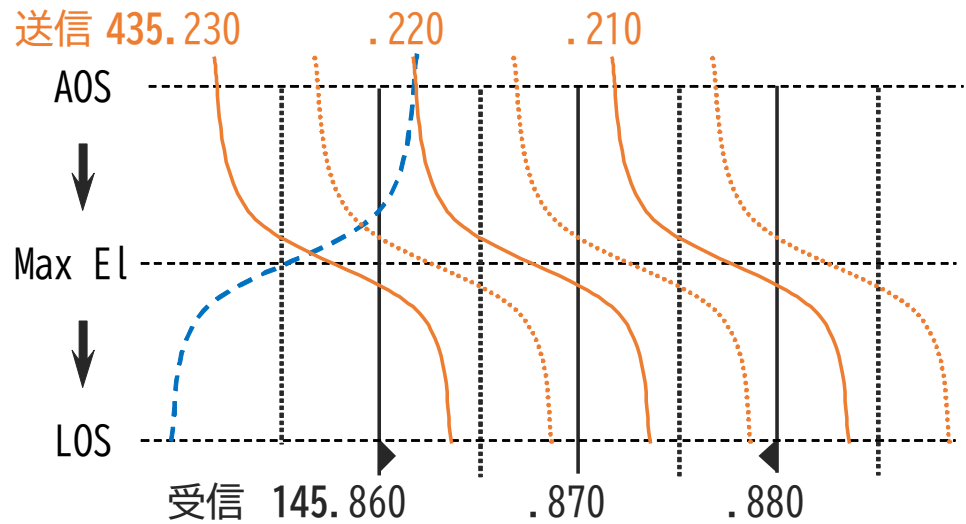

XW-2D 送信-受信周波数 by JO2ASQ